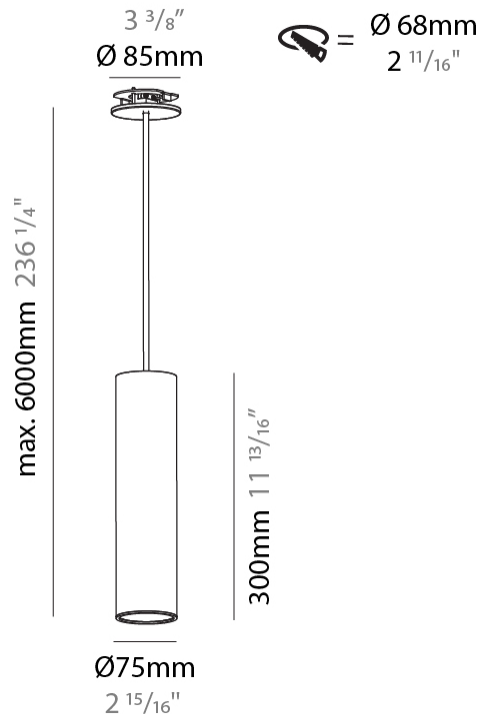

GENERAL

Series: Hangover
Subseries: Hangover Monopoint Recessed Canopy
Brand: Prolicht
Division: Architectural
Mounting Type: Suspension
Mounting Location: Ceiling
Subcategory: Pendant

PHYSICAL

Shape: Cylinder
Diameter (mm): 75
Diameter (in): 2 ¹⁵ / ₁₆
Height (mm): 300
Height (in): 11 ¹³ / ₁₆
Max. Overall Height (mm): 2300
Max. Overall Height (in): 90 ⁹ / ₁₆
Light Distribution: Downlight
Diffuser: Shine Ring 0-6
Fixture Finish: SSR / BKV / CWI / CRY / HAB / UFT / ITA / RUA / FTG / MYG / LOD / PUS / FRO / FUP / KIA / POP / BLS / SPG / MEY / GOH / GUM / CHC / COM / ABZ / JAG / OBR / MOS / ROR
Fixture Material: Aluminum
Cable Details: 2000mm / 6000mmm Cable in White / Black / Orange / Red
Cut-out Measurements: 68mm / 2 11/16"

OPTICAL

Reflector: 18 / 36 / 52

RATINGS AND CERTIFICATIONS

Certified By: Certified for North American Standards
IP rating: IP20

HANGOVER MONOPOINT RECESSED CANOPY SUSPENSION

A300158-

PROJECT	_____
TYPE	_____
SPECIFIER	_____
QUANTITY	_____
DATE	_____

GENERAL

Series: Hangover
Subseries: Hangover Monopoint Recessed Canopy
Brand: Prolicht
Division: Architectural
Mounting Type: Suspension
Mounting Location: Ceiling
Subcategory: Pendant

PHYSICAL

Shape: Cylinder
Diameter (mm): 75
Diameter (in): 2 ¹⁵ / ₁₆
Height (mm): 300
Height (in): 11 ¹³ / ₁₆
Max. Overall Height (mm): 2300
Max. Overall Height (in): 90 ⁹ / ₁₆
Light Distribution: Direct / Indirect / Downlight
Diffuser: Shine Ring 0-6
Fixture Finish: SSR / BKV / CWI / CRY / HAB / UFT / ITA / RUA / FTG / MYG / LOD / PUS / FRO / FUP / KIA / POP / BLS / SPG / MEY / GOH / GUM / CHC / COM / ABZ / JAG / OBR / MOS / ROR
Fixture Material: Aluminum
Cable Details: 2000mm / 6000mm Cable in White / Black / Orange / Red
Cut-out Measurements: 68mm / 2 11/16"